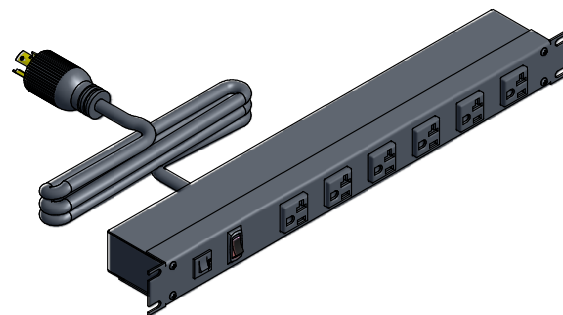

ASSEMBLY - VIEW FROM FRONT

ISOMETRIC VIEW

ASSEMBLY - VIEW FROM SIDE

6' FOOT TWIST
POWER CORD
(NEMA L5-20P)

ASSEMBLY - VIEW FROM BOTTOM

SECTION A-A

1589H6C1BKRF
Finish - Front - Black Painted Steel
Back - Black Painted Steel
Rated - 125 VAC, 60 Hz, 20 Amps
Approvals - CSA Certified Standards C22.2 (No. 21-95, 42-99)
- UL Recognized Standard UL1363
Cord Length
1589H6C1BKRF - 6' Foot Twist Power Cord (NEMA L5-20P)
1589H6D1BKRF - 15' Foot Twist Power Cord (NEMA L5-20P)