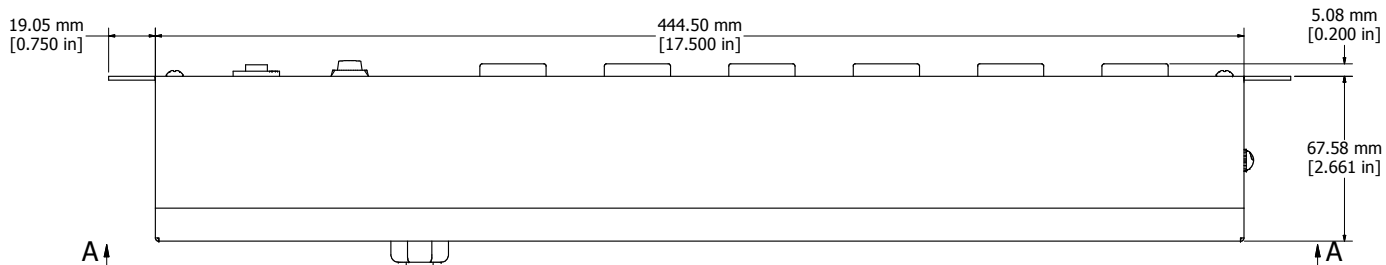

ASSEMBLY - VIEW FROM FRONT

ISOMETRIC VIEW

ASSEMBLY - VIEW FROM SIDE

6' FOOT TWIST
POWER CORD
(NEMA L5-20P)

ASSEMBLY - VIEW FROM BOTTOM

SECTION A-A

1589H6C1BKRF
Finish - Front - Black Painted Steel
Back - Black Painted Steel
Rated - 125 VAC, 60 Hz, 20 Amps
Approvals - CSA Certified Standards C22.2 (No. 21-95, 42-99)
- UL Recognized Standard UL1363
Cord Length
1589H6C1BKRF - 6' Foot Twist Power Cord (NEMA L5-20P)
1589H6D1BKRF - 15' Foot Twist Power Cord (NEMA L5-20P)