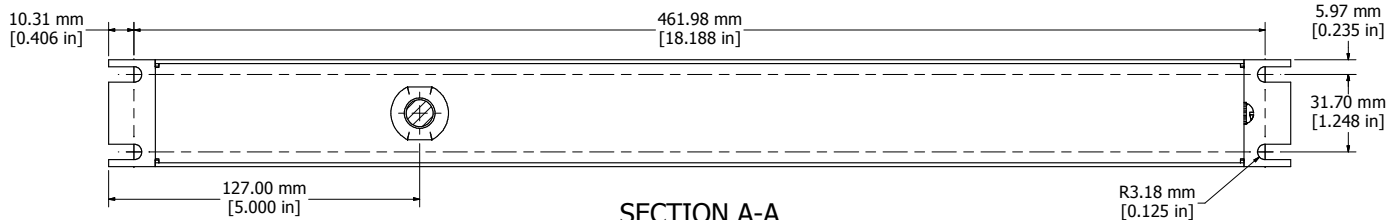

ASSEMBLY - VIEW FROM FRONT

ISOMETRIC VIEW

ASSEMBLY - VIEW FROM SIDE

6' FOOT TWIST
POWER CORD
(NEMA L5-20P)

ASSEMBLY - VIEW FROM BOTTOM

SECTION A-A

1589H6C1BKRF
Finish - Front - Black Painted Steel
Back - Black Painted Steel
Rated - 125 VAC, 60 Hz, 20 Amps
Approvals - CSA Certified Standards C22.2 (No. 21-95, 42-99)
- UL Recognized Standard UL1363
Cord Length
1589H6C1BKRF - 6' Foot Twist Power Cord (NEMA L5-20P)
1589H6D1BKRF - 15' Foot Twist Power Cord (NEMA L5-20P)