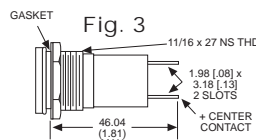

Uses:
T 3 1/4
MINIATURE
BAYONET
BASE
NEON
LAMP