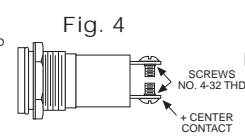

Uses:
T 3 1/4
MINIATURE
BAYONET
BASE
NEON
LAMP