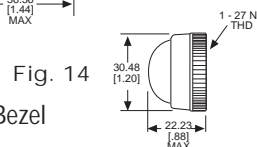

## 103 SERIES FOR 1" MOUNTING HOLE • OILTIGHT\*

BASE PART NO.	VOLTAGE	LAMP NO.	FIG
103-3114-05-103	105-125	521-9051 (B7A)	13
103-3114-05-103	210-250	521-9055 (F4A)	13

CAP PART NO.	COLOR	FIG	CAP PART NO.	COLOR	FIG
103-1231-403	RED	14	103-1235-403	WHITE	14
103-1233-403	AMBER	14	103-1237-403	CLEAR	14

\* See Page 14 for Oiltight information

Dimensions in mm [inches]

Uses:  
T 4 1/2  
CANDELABRA  
SCREW BASE  
NEON LAMP