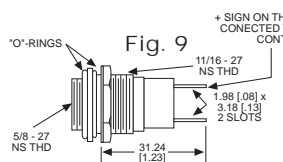

Uses:
T 3 1/4
MINIATURE
BAYONET
BASE
NEON
LAMP