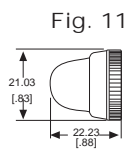

103 SERIES FOR 1" MOUNTING HOLE • OILTIGHT*

BASE PART NO.	VOLTAGE	LAMP NO.	FIG
103-3114-05-103	105-125	521-9051 (B7A)	13
103-3114-05-103	210-250	521-9055 (F4A)	13

CAP PART NO.	COLOR	FIG	CAP PART NO.	COLOR	FIG
103-1231-403	RED	14	103-1235-403	WHITE	14
103-1233-403	AMBER	14	103-1237-403	CLEAR	14

Material & Finish: Base - Nickel Plated Brass, Cap - Polycarbonate with Chrome Plated Brass Bezel

Green & Blue Lens Caps Not Available For Neon Indicators

Neon and incandescent lamp information on Pages 35 and 36

* See Page 14 for Oiltight information

Dimensions in mm [inches]