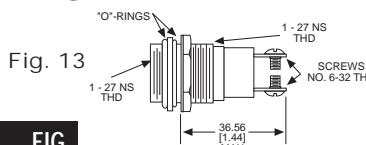

## 103 SERIES FOR 1" MOUNTING HOLE • OILTIGHT\*

BASE PART NO.	VOLTAGE	LAMP NO.	FIG
103-3114-05-103	105-125	521-9051 (B7A)	13
103-3114-05-103	210-250	521-9055 (F4A)	13

CAP PART NO.	COLOR	FIG	CAP PART NO.	COLOR	FIG
103-1231-403	RED	14	103-1235-403	WHITE	14
103-1233-403	AMBER	14	103-1237-403	CLEAR	14

\* See Page 14 for Oiltight information

Dimensions in mm [inches]

Uses:  
T 4 1/2  
CANDELABRA  
SCREW BASE  
NEON LAMP