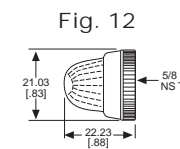

103 SERIES FOR 1" MOUNTING HOLE • OILTIGHT*

BASE PART NO.	VOLTAGE	LAMP NO.	FIG
103-3114-05-103	105-125	521-9051 (B7A)	13
103-3114-05-103	210-250	521-9055 (F4A)	13

CAP PART NO.	COLOR	FIG	CAP PART NO.	COLOR	FIG
103-1231-403	RED	14	103-1235-403	WHITE	14
103-1233-403	AMBER	14	103-1237-403	CLEAR	14

Material & Finish: Base - Nickel Plated Brass, Cap - Polycarbonate with Chrome Plated Brass Bezel

Green & Blue Lens Caps Not Available For Neon Indicators

Neon and incandescent lamp information on Pages 35 and 36

* See Page 14 for Oiltight information

Dimensions in mm [inches]