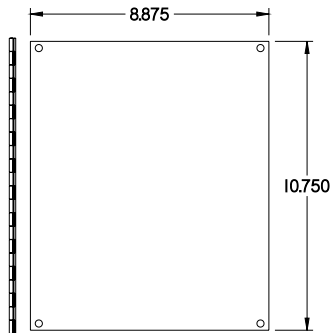

PART No. 1414N4PHS16K

for more information visit
www.hammfg.com

Data subject to change without notice

TOP VIEW

ISOMETRIC VIEW

BACK VIEW

LEFT SIDE VIEW

FRONT VIEW

RIGHT SIDE VIEW

INNER PANEL

BOTTOM VIEW