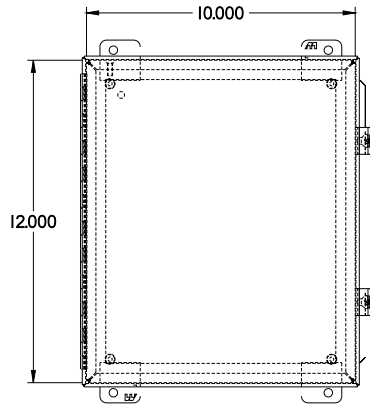

PART No. 1414N4PHS16K

for more information visit
www.hammfg.com

Data subject to change without notice

TOP VIEW

ISOMETRIC VIEW

BACK VIEW

LEFT SIDE VIEW

FRONT VIEW

RIGHT SIDE VIEW

INNER PANEL

BOTTOM VIEW