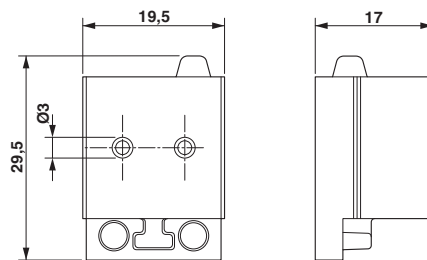

Technical data

Dimensions

External cable diameter	2x 2 mm ... 3 mm
Length	29.5 mm
Width	19.5 mm
Height	17 mm

Ambient conditions

Degree of protection	IP44
Ambient temperature (operation)	-40 °C ... 80 °C (static)

Ex Approvals

Approvals submitted

Cable sleeve - CES-STPG-GY-2X3 - 1410424

Approvals

Approval details

Drawings

Dimensional drawing

Dimensional drawing