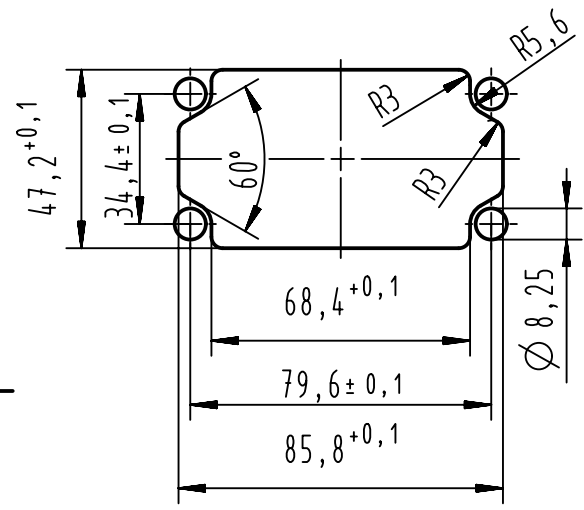

panel cut out  
(1:2)

range of delivery: housing bulkhead mounting with gasket and JackNuts

	All Dimensions in mm Original Size DIN A4		Scale 1:1		Free size tol.		Ref. Sub. TB 11 12 600 0302 v. 23.03.10	
	All rights reserved Department EL PD - DE		Created by HOLLERT	Inspected by RIEPE	Standardisation TIEMANNA	Date 2013-04-11	State Final Release	
HARTING Electric GmbH & Co. KG D-32339 Espelkamp		Title Han-Yellock 60 bulkhead hsg-Molly Bolts					Doc-Key / ECM-Nr. 100189364/UGD/005/A 500000060741	
		Type TB	Number 11 12 600 0302			Rev. A	Page 1/1	