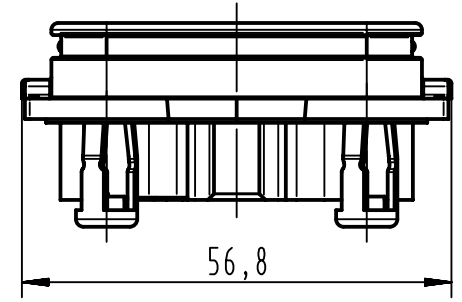

panel cut out  
(1:2)

range of delivery: housing bulkhead mounting with gasket and JackNuts

	All Dimensions in mm Original Size DIN A4		Scale 1:1		Free size tol.		Ref. Sub. TB 11 12 600 0302 v. 23.03.10	
	All rights reserved Department EL PD - DE		Created by HOLLERT	Inspected by RIEPE	Standardisation TIEMANNA	Date 2013-04-11	State Final Release	
HARTING Electric GmbH & Co. KG D-32339 Espelkamp		Title Han-Yellock 60 bulkhead hsg-Molly Bolts					Doc-Key / ECM-Nr. 100189364/UGD/005/A 500000060741	
		Type TB	Number 11 12 600 0302			Rev. A	Page 1/1	