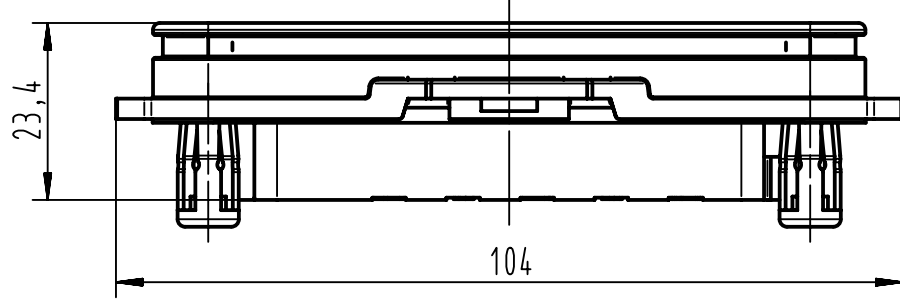

panel cut out  
(1:2)

range of delivery: housing bulkhead mounting with gasket and JackNuts

	All Dimensions in mm Original Size DIN A4		Scale 1:1		Free size tol.		Ref. Sub. TB 11 12 600 0302 v. 23.03.10	
	All rights reserved Department EL PD - DE		Created by HOLLERT	Inspected by RIEPE	Standardisation TIEMANNA	Date 2013-04-11	State Final Release	
HARTING Electric GmbH & Co. KG D-32339 Espelkamp		Title Han-Yellock 60 bulkhead hsg-Molly Bolts					Doc-Key / ECM-Nr. 100189364/UGD/005/A 500000060741	
		Type TB	Number 11 12 600 0302			Rev. A	Page 1/1	