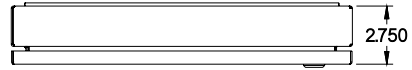

PART No. 1481WSSDH2420

for more information visit
www.hammfg.com

Data subject to change without notice

TOP VIEW

ISOMETRIC VIEW

BACK VIEW

LEFT SIDE VIEW

FRONT VIEW

RIGHT SIDE VIEW

BOTTOM VIEW