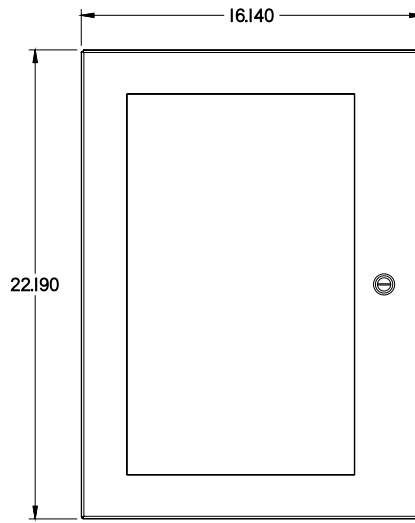

PART No. 1481WSSDH2420

for more information visit
www.hammfg.com

Data subject to change without notice

TOP VIEW

ISOMETRIC VIEW

BACK VIEW

LEFT SIDE VIEW

FRONT VIEW

RIGHT SIDE VIEW

BOTTOM VIEW