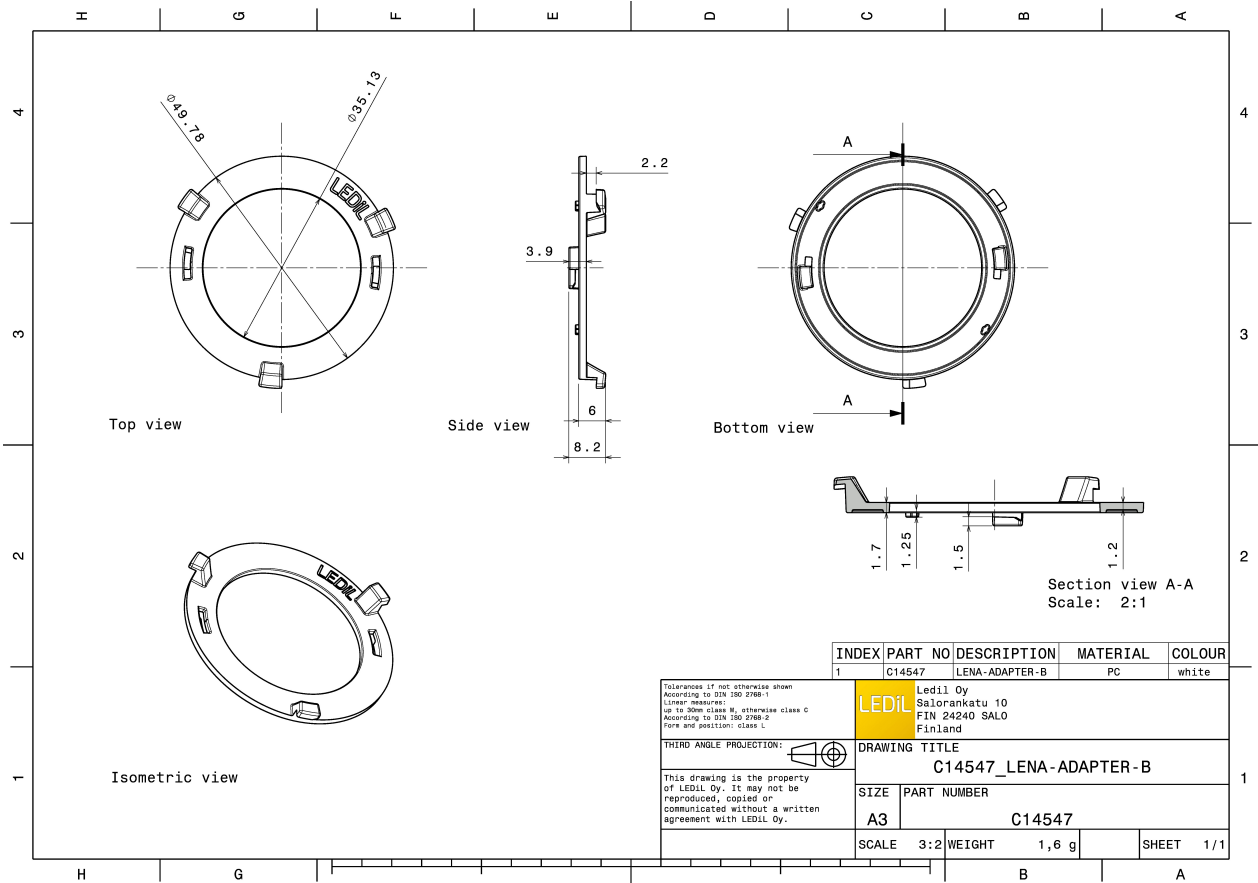

LENA-ADAPTER-B

Basepart for LENA and LENINA reflectors.
Compatible with BJB interface.

TECHNICAL SPECIFICATIONS:

Dimensions	Ø 50.0 mm
Height	8.2 mm
Fastening	socket
Colour	white
Box size	
Box weight	10.2 kg
Quantity in Box	1200 pcs
ROHS compliant	yes ⓘ

MATERIAL SPECIFICATIONS:

Component	Type	Material	Colour
LENA-ADAPTER-B	Accessory	PC	white

GENERAL INFORMATION:

NOTE: The typical beam angle will be changed by different color, chip size and chip position tolerance. The typical total beam angle is the full angle measured where the luminous intensity is half of the peak value.

PRODUCT DATA USER AGREEMENT AND DISCLAIMER:

The measured data in the provided downloadable LEDiL Product Datasheets and Mechanical 2D-Drawings is rounded and provided as reference for planning. LEDiL Oy's optical specifications have been verified by conducting performance testing of the products in accordance with the company's quality system. The reported data are averaged results of multiple measurements with typical variation. LEDiL Oy reserves the right to without prior notification make changes and improvements to its products.