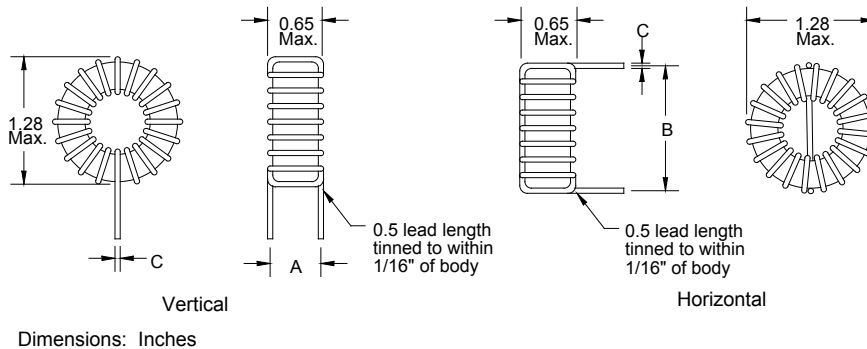

Also available as RoHS compliant.

306 E. Alondra Blvd. Gardena, CA 90247-1059 • Phone (310) 515-1720 • FAX (310) 515-1962