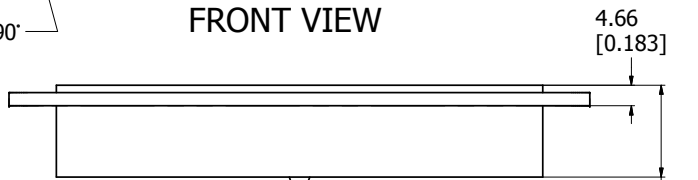

FRONT VIEW

Ø7.50 [0.295] √ 90°

BOTTOM VIEW

MOUNTING OPENING

ISO VIEW WITH HANDLE OPEN

<b>M263-1</b>
Handle Material - Aluminum
Finish - Black/Sliver Painted Aluminum
Hardware
Hardware not Included
**note handle sold in pairs