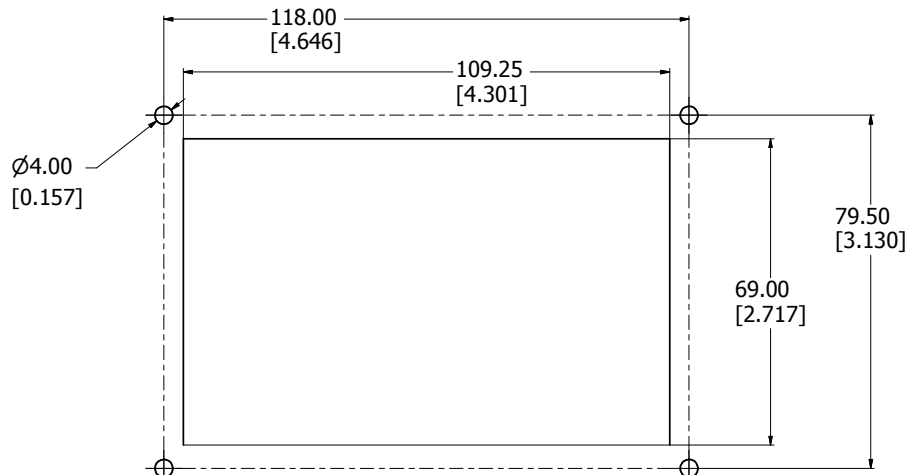

FRONT VIEW

Ø7.50 [0.295] √ 90°

BOTTOM VIEW

MOUNTING OPENING

ISO VIEW WITH HANDLE OPEN

<b>M263-1</b>
Handle Material - Aluminum
Finish - Black/Sliver Painted Aluminum
Hardware
Hardware not Included
**note handle sold in pairs