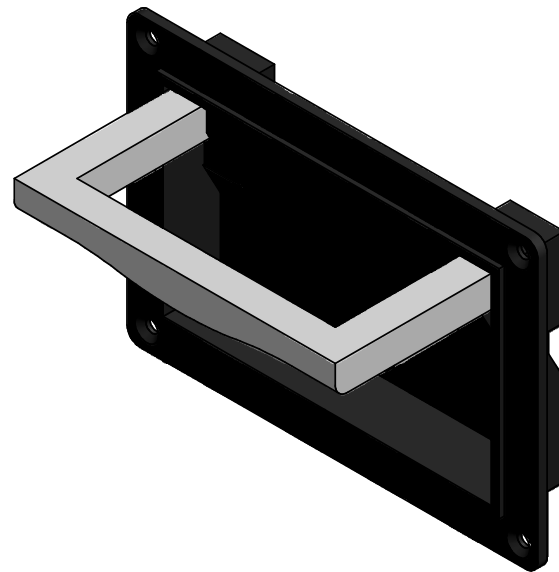

FRONT VIEW

Ø7.50 [0.295] √ 90°

BOTTOM VIEW

MOUNTING OPENING

ISO VIEW WITH HANDLE OPEN

<b>M263-1</b>
Handle Material - Aluminum
Finish - Black/Sliver Painted Aluminum
Hardware
Hardware not Included
**note handle sold in pairs