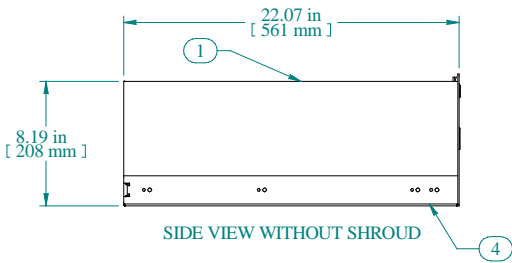

TOP VIEW

SIDE VIEW WITHOUT SHROUD

FRONT VIEW

4X  
Ø.25 X .38  
MTG SLOT

Item Number	Title	Quantity
1	RDRW - DRAWER BODY	1
2	RDRW - DRAWER PLATE	1
3	RDRW - DRAWER SHROUD	1
4	SLIDE 22" FULL TRAVEL	2
5	LOC KEY-LOCK WITH NUT H-7.5 MM	1
6	PLASTIC HANDLE	1

PART NUMBERS

RDRW1900822BK1	PAINTED BLACK TEXTURED
RDRW1900822CG1	PAINTED GREY/BEIGE TEXTURED
RDRW1900822LG1	PAINTED RAL7035 TEXTURED

NOTES

Maximum Weight 60 lb No Rear Support  
Maximum Weight 120 lb Rear Supported  
Mounting Hardware Included

Data subject to change without notice. Isometric drawing not to scale.

**HAMMOND  
MANUFACTURING™**

www.hammondmfg.com

PART NO. RDRW1900822