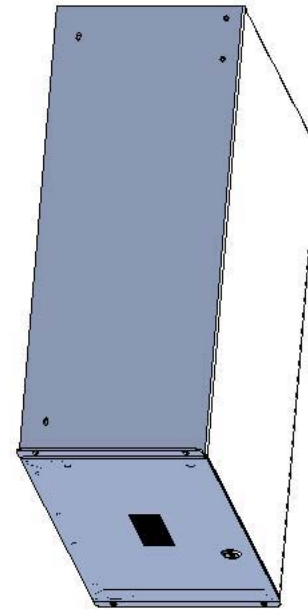

TOP VIEW

SIDE VIEW WITHOUT SHROUD

FRONT VIEW

4X  
Ø.25 X .38  
MTG SLOT

Item Number	Title	Quantity
1	RDRW - DRAWER BODY	1
2	RDRW - DRAWER PLATE	1
3	RDRW - DRAWER SHROUD	1
4	SLIDE 22" FULL TRAVEL	2
5	LOC KEY-LOCK WITH NUT H-7.5 MM	1
6	PLASTIC HANDLE	1

PART NUMBERS

RDRW1900822BK1	PAINTED BLACK TEXTURED
RDRW1900822CG1	PAINTED GREY/BEIGE TEXTURED
RDRW1900822LG1	PAINTED RAL7035 TEXTURED

NOTES

Maximum Weight 60 lb No Rear Support  
Maximum Weight 120 lb Rear Supported  
Mounting Hardware Included

Data subject to change without notice. Isometric drawing not to scale.

**HAMMOND  
MANUFACTURING™**

www.hammondmfg.com

PART NO. RDRW1900822