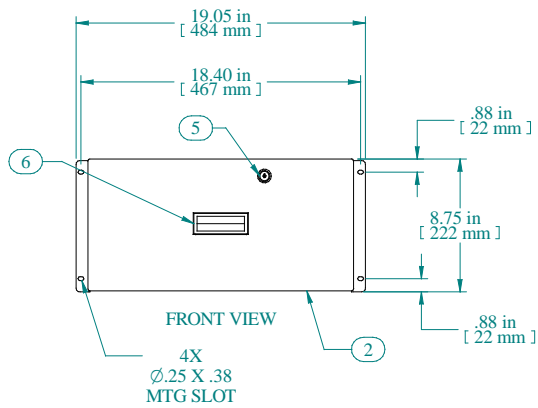

TOP VIEW

SIDE VIEW WITHOUT SHROUD

FRONT VIEW

4X  
Ø.25 X .38  
MTG SLOT

Item Number	Title	Quantity
1	RDRW - DRAWER BODY	1
2	RDRW - DRAWER PLATE	1
3	RDRW - DRAWER SHROUD	1
4	SLIDE 22" FULL TRAVEL	2
5	LOC KEY-LOCK WITH NUT H-7.5 MM	1
6	PLASTIC HANDLE	1

PART NUMBERS

RDRW1900822BK1	PAINTED BLACK TEXTURED
RDRW1900822CG1	PAINTED GREY/BEIGE TEXTURED
RDRW1900822LG1	PAINTED RAL7035 TEXTURED

NOTES

Maximum Weight 60 lb No Rear Support  
Maximum Weight 120 lb Rear Supported  
Mounting Hardware Included

Data subject to change without notice. Isometric drawing not to scale.

**HAMMOND  
MANUFACTURING™**

www.hammondmfg.com

PART NO. RDRW1900822