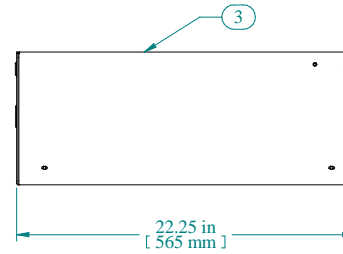

TOP VIEW

SIDE VIEW WITHOUT SHROUD

FRONT VIEW

4X  
Ø.25 X .38  
MTG SLOT

Item Number	Title	Quantity
1	RDRW - DRAWER BODY	1
2	RDRW - DRAWER PLATE	1
3	RDRW - DRAWER SHROUD	1
4	SLIDE 22" FULL TRAVEL	2
5	LOC KEY-LOCK WITH NUT H-7.5 MM	1
6	PLASTIC HANDLE	1

PART NUMBERS

RDRW1900822BK1	PAINTED BLACK TEXTURED
RDRW1900822CG1	PAINTED GREY/BEIGE TEXTURED
RDRW1900822LG1	PAINTED RAL7035 TEXTURED

NOTES

Maximum Weight 60 lb No Rear Support  
Maximum Weight 120 lb Rear Supported  
Mounting Hardware Included

Data subject to change without notice. Isometric drawing not to scale.

**HAMMOND  
MANUFACTURING™**

www.hammondmfg.com

PART NO. RDRW1900822