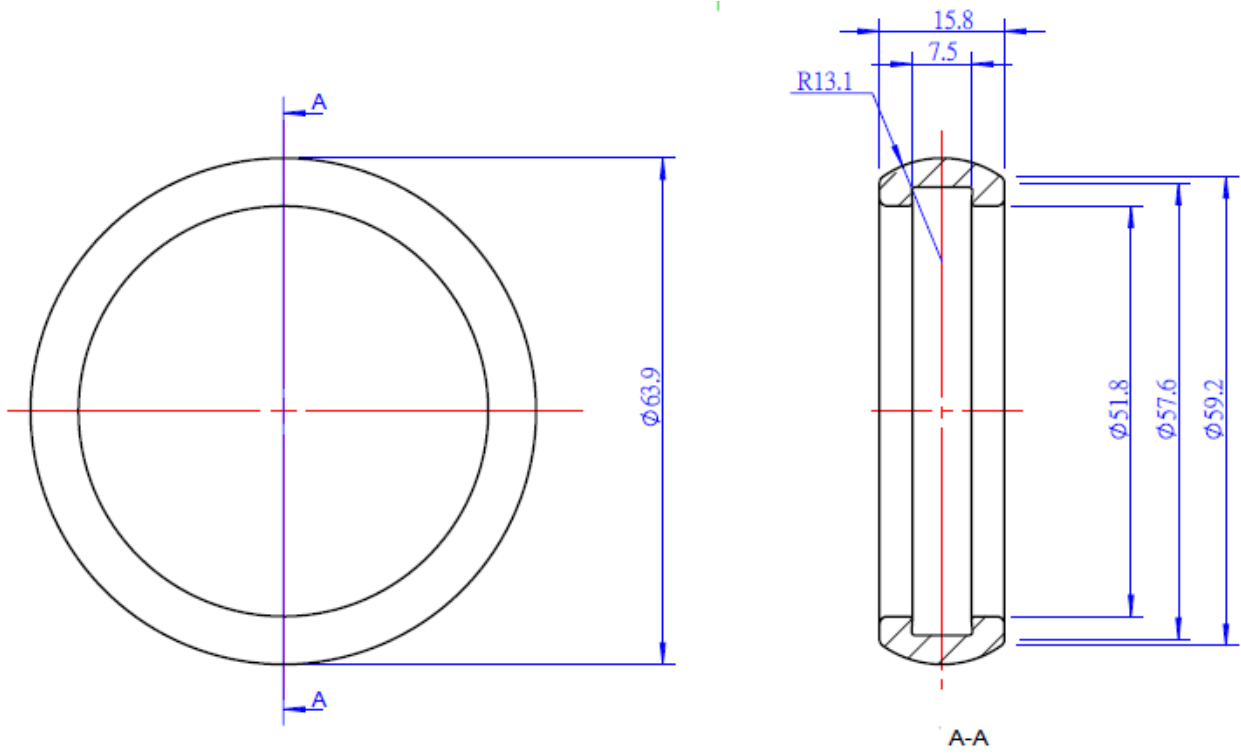

Slick Tyre 64*16mm (4-Pack)

SKU: 87033 Weight: 60.00 Gram

Description:

Makeblock Slick Tyre 64*16mm is made of silicon and has the smooth surface, it can reduce the resistance, make your remote control car run faster.

It is also compatible to Makeblock timing pulley 90T in mBot.

Features:

- Made of silicon.
- Compatible to timing pulley 90T.
- Sold in pack of 4.

Size Charts(mm):

Demo:

<https://store.makeblock.com/slick-tyre-64-16mm-4-pack> 8-7-18