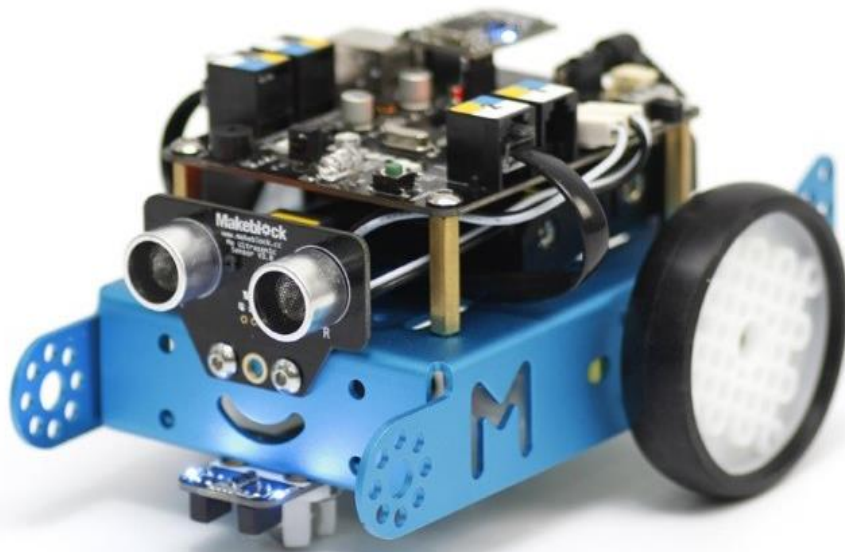

Slick Tyre 64*16mm (4-Pack)

SKU: 87033 Weight: 60.00 Gram

Description:

Makeblock Slick Tyre 64*16mm is made of silicon and has the smooth surface, it can reduce the resistance, make your remote control car run faster.

It is also compatible to Makeblock timing pulley 90T in mBot.

Features:

- Made of silicon.
- Compatible to timing pulley 90T.
- Sold in pack of 4.

Size Charts(mm):

Demo:

<https://store.makeblock.com/slick-tyre-64-16mm-4-pack> 8-7-18