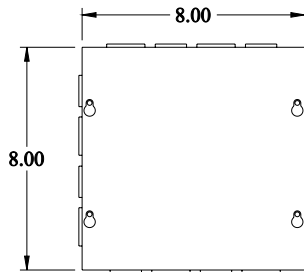

PART No. CSKO886

for more information visit
www.hammfg.com

Data subject to change without notice

Isometric drawing Not to Scale

ISOMETRIC VIEW

TOP VIEW

SIDE VIEW

FRONT VIEW

SIDE VIEW

BOTTOM VIEW