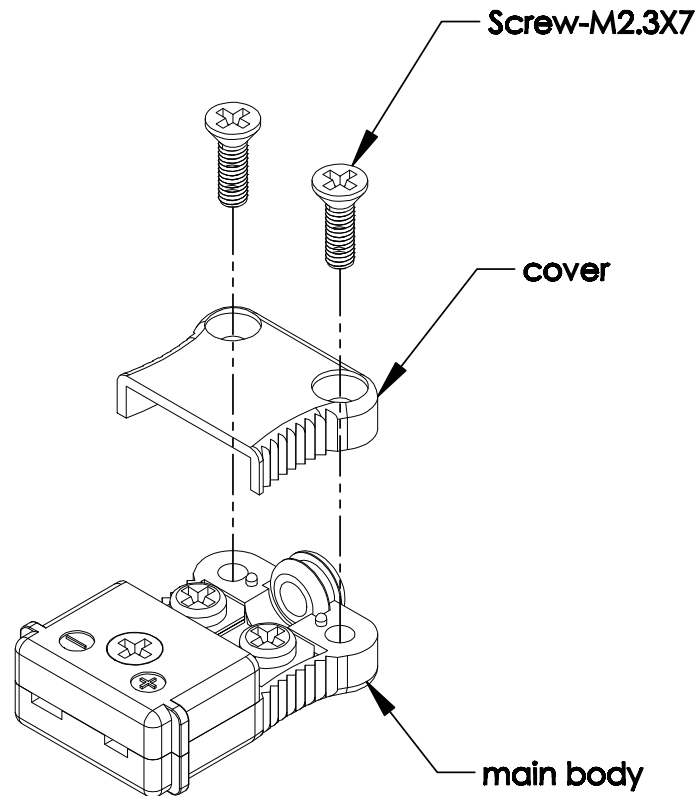

# Female K-Type Thermocouple Plug

Copyright © 2014 Test Products International, Inc.

<b>Item</b> Thermocouple Plug	<b>Type</b> K	<b>Connection Type</b> Miniature	<b>Characteristics</b> Flat Pins Screw Terminals	<b>Color</b> Yellow
----------------------------------	------------------	-------------------------------------	--	------------------------