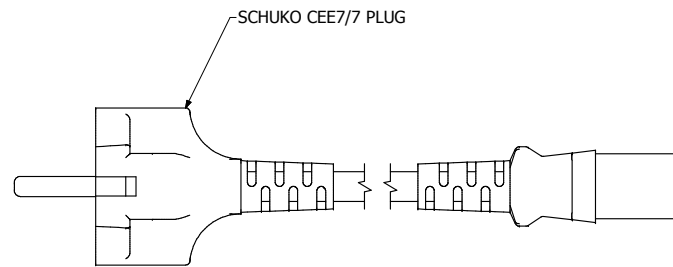

TOP VIEW

EU PLUG

ISOMETRIC VIEW

SIDE VIEW

IEC PLUG

| |
|-------------------------------------|
| 1581C6EU |
| Rated - 10 Amps / 250 VAC |
| Standard - 3 Wire Cord |
| Molded Plug Ends With Strain Relief |
| 6' Foot Cord Length |