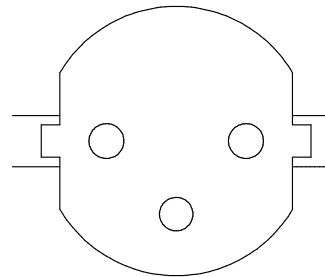

TOP VIEW

EU PLUG

ISOMETRIC VIEW

SIDE VIEW

IEC PLUG

| |
|-------------------------------------|
| 1581C6EU |
| Rated - 10 Amps / 250 VAC |
| Standard - 3 Wire Cord |
| Molded Plug Ends With Strain Relief |
| 6' Foot Cord Length |