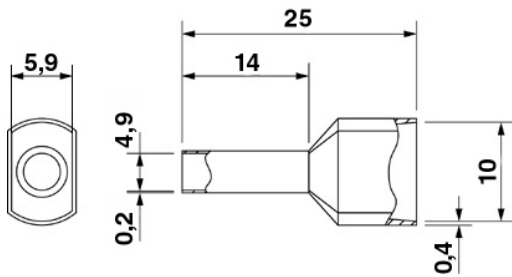

AI-TWIN 2X 6 -14 YE

Order No.: 3201013

<http://eshop.phoenixcontact.de/phoenix/treeViewClick.do?UID=3201013>

Ferrule, Length: 25 mm, Color: yellow

Commercial data

EAN	4017918094560
Pack	100 pcs.
Customs tariff	85369010
Weight/Piece	0.000703 KG
Catalog page information	Page 667 (CL-2009)

Technical data**General**

Length (b)	25 mm
Color	yellow
Material	E-CU
Sleeve length	14 mm
Inner dimension of the insulating collar (d)	5.9 mm

Ferrule diameter	4.9 mm
Insulating collar thickness	0.4 mm
Sleeve wall thickness	0.2 mm
Dimension d3	10 mm

Certificates / Approvals

Certification

CSA, UCSA

Diagrams/Drawings

Dimensioned drawing

Address

PHOENIX CONTACT Inc., USA
586 Fulling Mill Road
Middletown, PA 17057, USA
Phone (800) 888-7388
Fax (717) 944-1625
<http://www.phoenixcon.com>