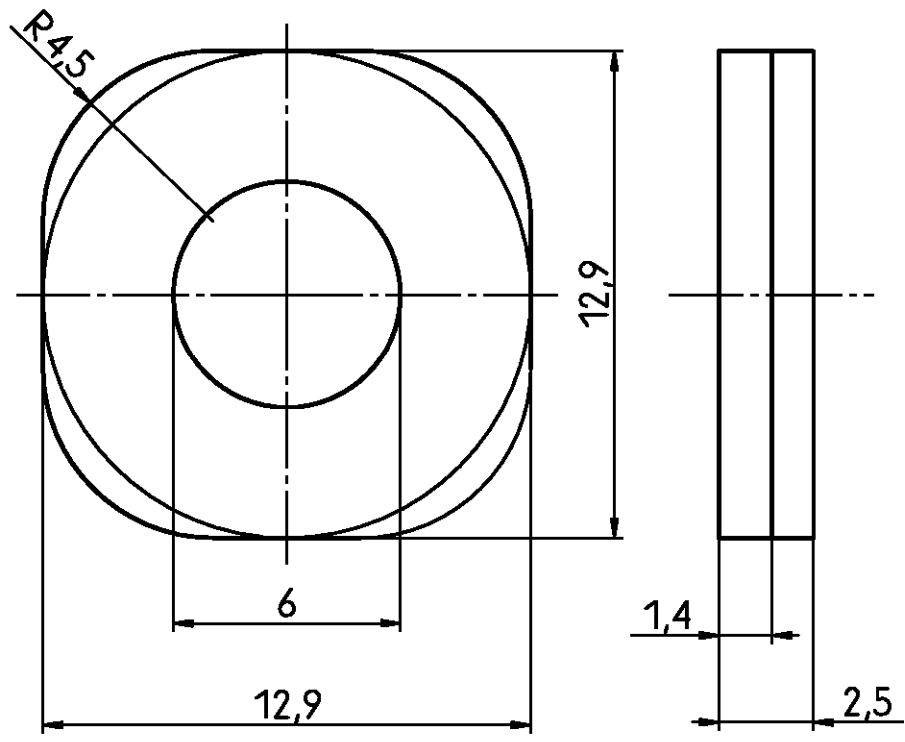

1 2 3 4

A
B
C
D
E

Old Part Number	Tyco Part Number	colour
V42254-A6206-L1	4-1393561-9	grey
V42254-A6206-L100	5-1393561-0	black

Tyco Electronics Corporation
Oostkamp - Belgium

LOC DIMENSIONS
GW IN MM

SCALE 5:1

WEIGHT

MATERIAL

DATE	01.08.88
NAME	Vandewyngaerde
DEP.	PD Com P&SE
EC	

PART NAME
bushing
D-Sub housing

A	WO00/7013	03.07.00	KV
01		01.08.88	VDW

TOLERANCE UNLESS SPECIFIED OTHERWISE

PART NO. V42254-A6206-L1-*27