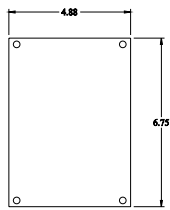

PART No. EJ863

for more information visit
www.hammfg.com

Data subject to change without notice

Isometric drawing Not to Scale

TOP VIEW

ISOMETRIC VIEW

INNER PANEL

BACK VIEW

SIDE VIEW

FRONT VIEW

SIDE VIEW

BOTTOM VIEW