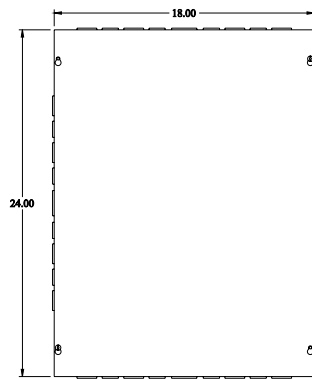

PART No. CSKO24186

for more information visit

www.hammfg.com

Data subject to change without notice

Isometric drawing Not to Scale

ISOMETRIC VIEW

TOP VIEW

SIDE VIEW

FRONT VIEW

SIDE VIEW

BOTTOM VIEW