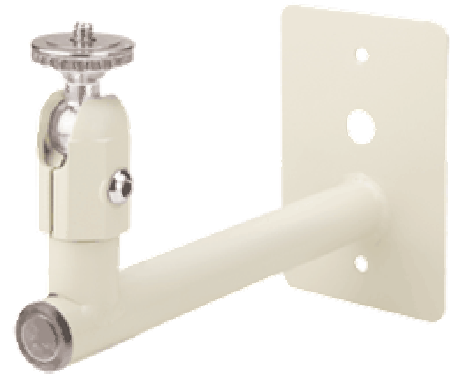

Vises, Work Holding Tools

PanaPress. Mini Arbor Press

Mobile Electronics Mounts

InDash Custom Dash Mounts

iPod-iPhone Holders-Mounts

Smartphone Accessories

Smartphone Screen Protectors

CCTV, Security Camera Mounts

Audio/Video Mounts

Click on any of the above images to find out more about the products pictured.

Model: 897W Standard J-Box Mount (Cream)

- Steel shaft is 0.875" (22.2mm) in diameter (hollow for lighter weight)
- 1/4-20 mounting stud with locking
- Fully adjustable at the camera (210° Tilt, 360° Turn & 360° Rotation)
- Ball swivel is 6.25" (158.8mm) from wall
- Height of adjusting point is 3.5" (89mm)
- Integral J-Box mounting plate with 0.625" (15.9mm) cable pass thru hole
- Knob and tamper-resistant set-screw adjusting options included